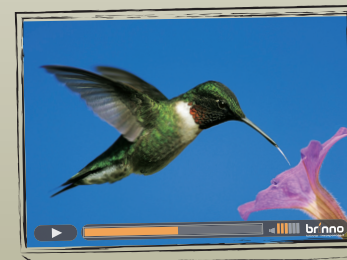

Recording
Motion Activated*
Video

Brinno TLC 200 is an EASY to use solution to record the breathtaking events that occur in nature!