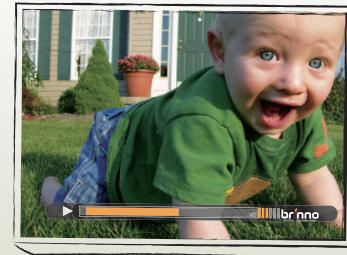

Recording
TimeLapse Video

Brinno TLC 200 allows anyone to record the ins and outs of daily life...so you can see everything, and miss nothing!

Recording
Stop Motion*
Video